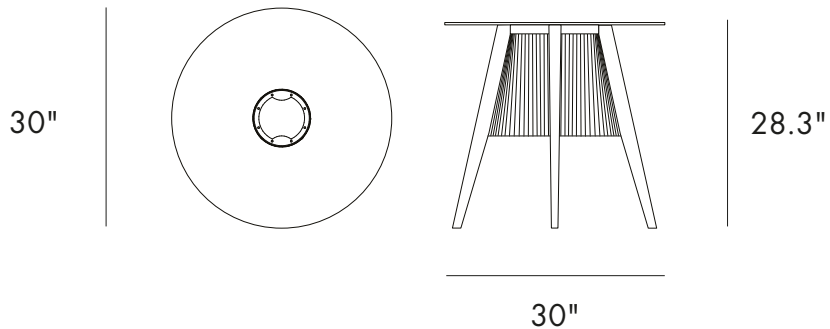

LUNA SMALL TABLE

PRODUCT ID 45103

MEASUREMENT

30" Dia x 28.3" H

Table Top Thickness - 1.5"

WEIGHT 28 lbs.

ASSEMBLY

Some Assembly required.