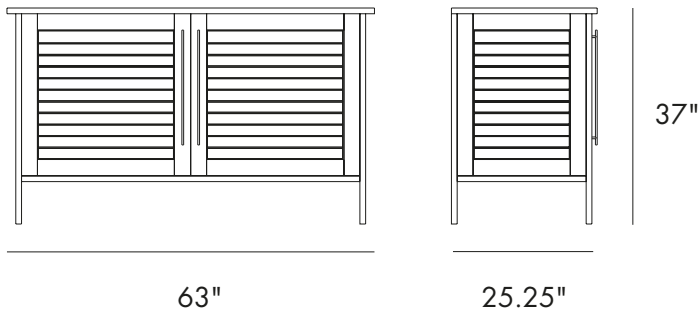

## VOGUE SIDEBORD

**PRODUCT ID** 28225

**MEASUREMENT**

63" W x 25.25" D x 37" H

**WEIGHT** 168 lbs.

**ASSEMBLY**

No Assembly Required.

**MATERIAL**