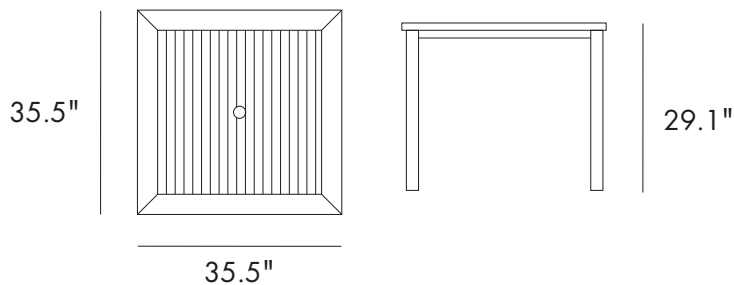

VOGUE BISTRO TABLE

PRODUCT ID 25190

MEASUREMENT

35.5" L x 35.5" W x 29.1" H

From Floor to Bottom of Table is 28.25"

Ground to Table Apron - 26.6"

Between Legs 30"

Table Top Thickness - 1"

WEIGHT 48 lbs.

ASSEMBLY

Some Assembly Required.

MATERIAL

Plantation Grown Teak & Stainless Steel.

888.592.8325 | www.westminsterteak.com

FLORIDA | CALIFORNIA | SHOWROOM 2915 Red Hill Ave B107, Costa Mesa, CA 92626