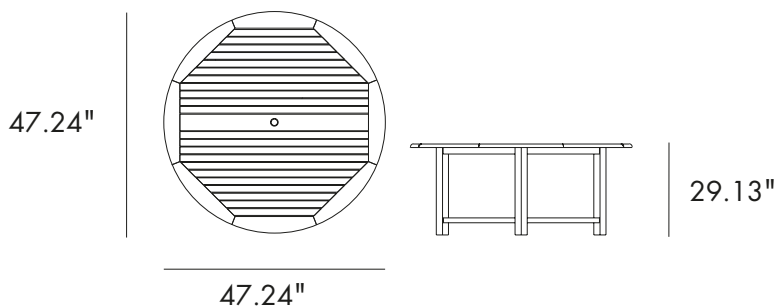

VOGUE 4 FT ROUND TABLE

AVAILABLE IN 5FT AND 6FT

PRODUCT ID 25013

MEASUREMENT

47.5" Dia x 29.4" H

From Floor to Bottom of Table is 28.25"

Ground to Table Apron - 25.9"

Between Legs 20.25"

Table Leg Size - 3"L x 3"W

Table Top Thickness - 1"

WEIGHT 63 lbs.

ASSEMBLY

Some Assembly Required.

MATERIAL

Plantation Grown Teak & Stainless Steel.

888.592.8325 | www.westminsterteak.com