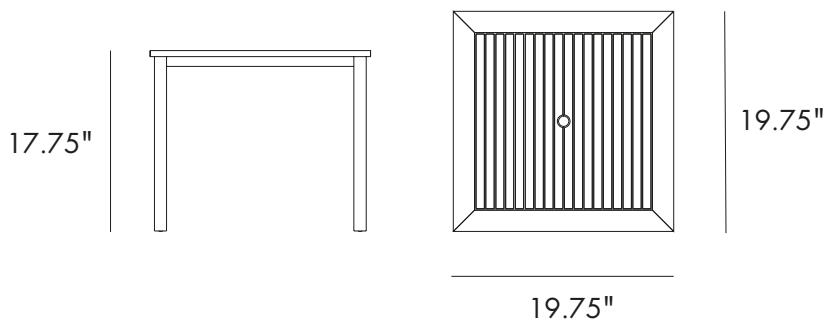

## VOGUE END TABLE

**PRODUCT ID** 24123

**MEASUREMENT**

19.75" L x 19.75" W x 17.75" H

Table Top Thickness - 1"

**WEIGHT** 21 lbs.

**ASSEMBLY**

Very Little Assembly Required.