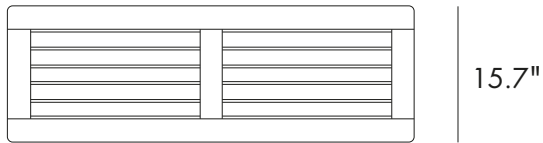

## 4 FT VOGUE BACKLESS BENCH

**PRODUCT ID** 23940

**MEASUREMENT**

47.25" L x 15.75" W x 16.5" H

**WEIGHT** 29 lbs.

**ASSEMBLY**

Very Little Assembly Required.

**MATERIAL**