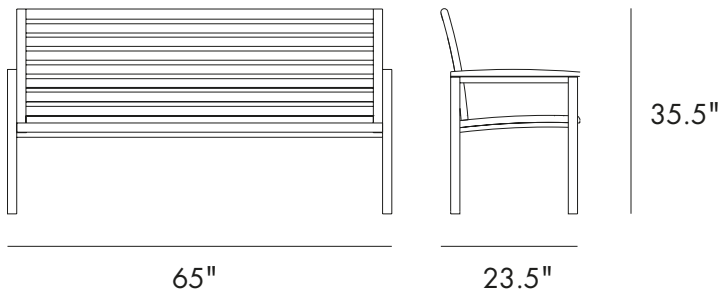

## VOGUE BENCH

**PRODUCT ID** 23200

**MEASUREMENT**

65" L x 23.5" W x 35.5" H

24.41" Arm Height x 16.5" Seat Height

Seat Depth 18" x Seat Length 61.5"

**WEIGHT** 62 lbs.

**ASSEMBLY**