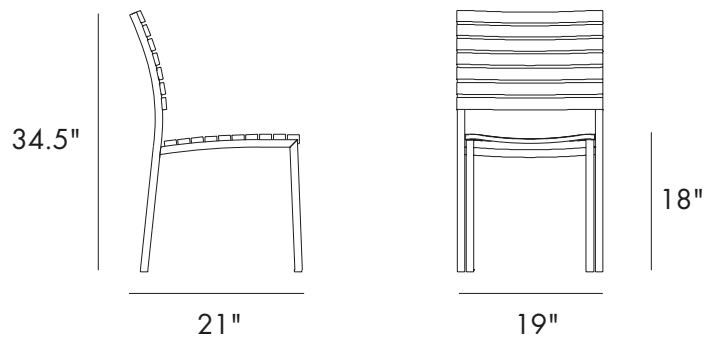

VOGUE STACKING SIDE CHAIR

PRODUCT ID 21007

MEASUREMENT

19" W x 21" D x 34.5" H

WEIGHT 22 lbs.

ASSEMBLY

No Assembly Required.

MATERIAL