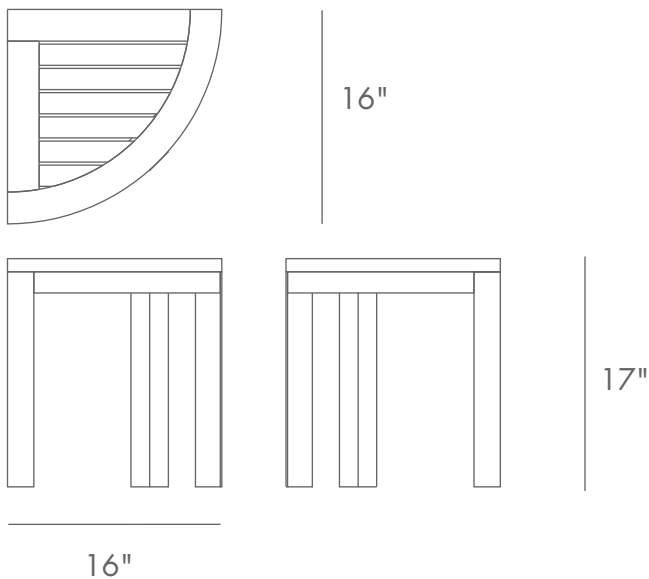

PACIFICA CORNER SPA STOOL

PRODUCT ID 18818

MEASUREMENT

16" L x 16" W x 17" H

WEIGHT 18 lbs.

ASSEMBLY

Very little assembly required

MATERIAL