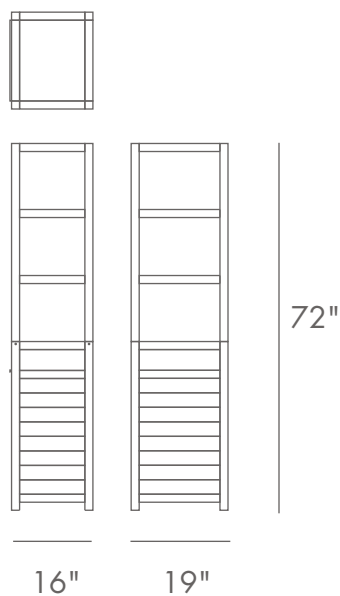

PACIFICA LINEN TOWER

PRODUCT ID 18815F

MEASUREMENT

19" L x 16" W x 72" H

Tilt Out Laundry Hamper - 14.5"L X 12"W X 17"H

Shelving - Height Between Shelves - 11 3/8"

Width of Inside Shelves - 16"

Depth of Inside Shelves - 13"

WEIGHT 78 lbs.

ASSEMBLY

Some Assembly

MATERIAL

100% Grade A Plantation Teak

888.592.8325 | www.westminsterteak.com
FLORIDA | CALIFORNIA | SHOWROOM 2915 Red Hill Ave B107, Costa Mesa, CA 92626