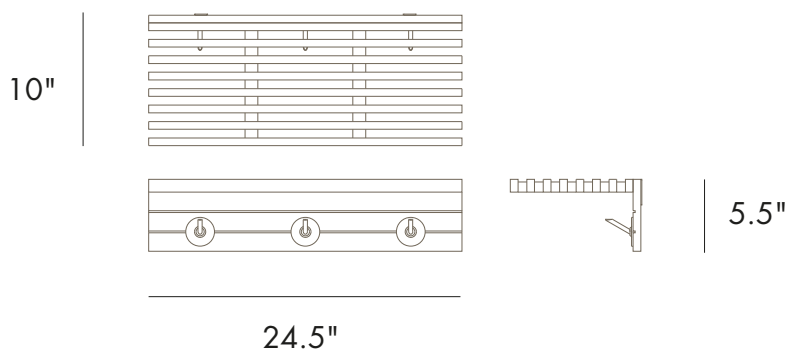

PACIFICA TOWEL SHELF

PRODUCT ID 18730

MEASUREMENT

24.5"L x 10"W x 5.5"H

WEIGHT 6 lbs.

ASSEMBLY

No Assembly Required.

MATERIAL