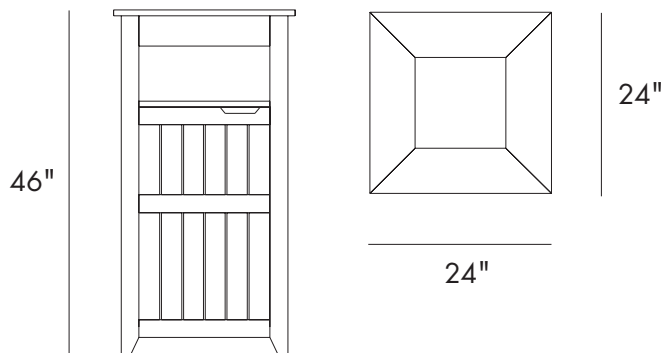

MATERIAL

Premium Grade teak from renewable Plantations.

316 Stainless Steel Hardware.

888.592.8325 | www.westminsterteak.com

FLORIDA | CALIFORNIA | SHOWROOM 2915 Red Hill Ave B107, Costa Mesa, CA 92626