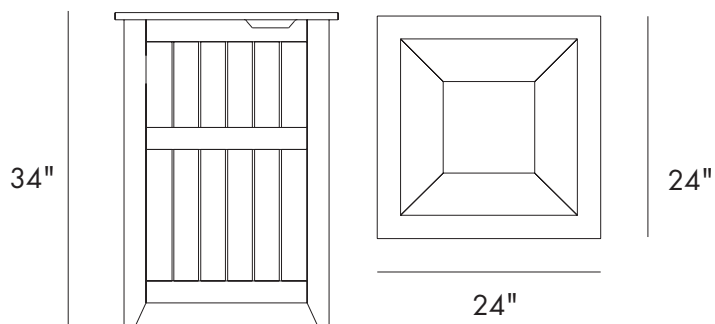

MATERIAL

Premium Grade teak from renewable Plantations.
316 Stainless Steel Hardware.

888.592.8325 | www.westminsterteak.com

FLORIDA | CALIFORNIA | SHOWROOM 2915 Red Hill Ave B107, Costa Mesa, CA 92626