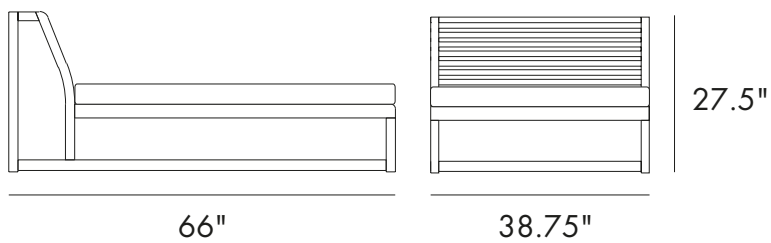

MAYA CHAISE - SECTIONAL COMPONENT

PRODUCT ID 16800DP

MEASUREMENT

66" L x 38.75" W x 27.5" H

37.5" sw x 55" sd x 11.5" sh

WEIGHT 69 lbs.

ASSEMBLY

No Assembly Required.