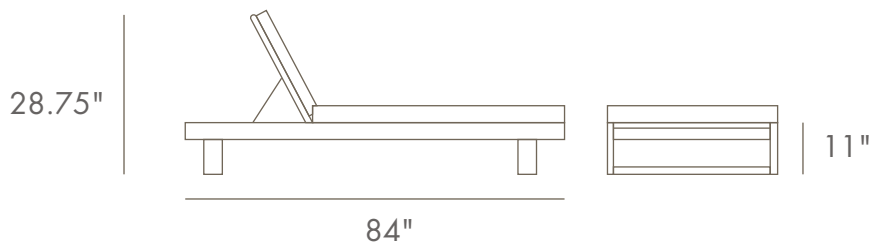

MATERIAL

Premium Grade teak from renewable plantations.

888.592.8325 | www.westminsterteak.com

FLORIDA | CALIFORNIA | SHOWROOM 2915 Red Hill Ave B107, Costa Mesa, CA 92626