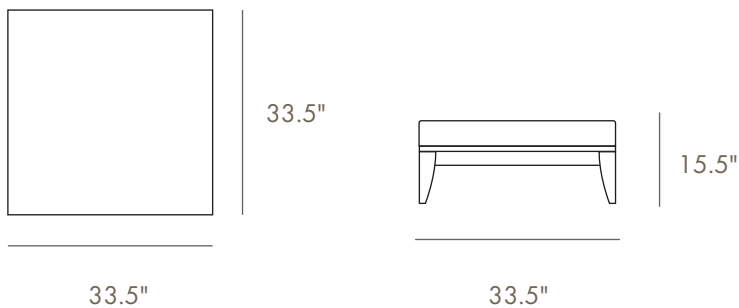

AMAN DAIS OTTOMAN - FILL SECTIONAL

PRODUCT ID 16767DP

MEASUREMENT

33.5" W x 33.5" D x 15.5" H
33.5" SW, 33.5" SD, 10.5" SH
(Shown with 5" cushion)

WEIGHT 47 lbs.

(Weight includes cushion)

ASSEMBLY

Little Assembly Required.

MATERIAL

Premium Grade teak from renewable plantations.
Foam core cushion with dacron wrap.
Sunbrella® fabric cover.

888.592.8325 | www.westminsterteak.com

FLORIDA | CALIFORNIA | SHOWROOM 2915 Red Hill Ave B107, Costa Mesa, CA 92626