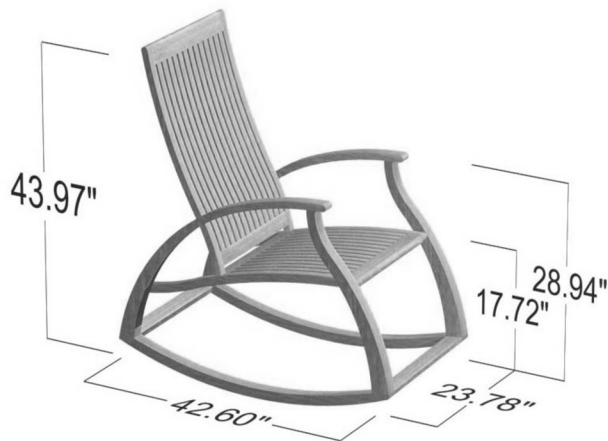

ARIA TEAK ROCKER

PRODUCT ID 16419

MEASUREMENT

42" L x 24" W x 44.5" H

20.25sw x 20.25sd x 19.25sh x 30ah

SW = SEAT WIDTH
SD = SEAT DEPTH
SH = SEAT HEIGHT
AH = ARM HEIGHT

WEIGHT 42 lbs

ASSEMBLY