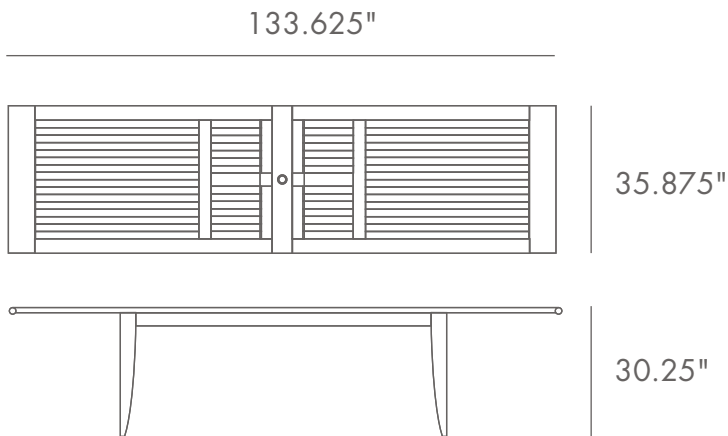

GRAND LAGUNA 11 FT EXTENSION TABLE

PRODUCT ID 15978

MEASUREMENT

101.125" / 116.875" / 133.625" L
x 35.875" W x 30.25"

Ground to Apron - 27"

Apron - 87.5" x 22.5"

Distance Between Legs When Extended - 91.5"

Individual Leaf Measurements -

18" L x 15.5" W x 1" THK

Leaf Size - 15.625" Per Leaf

WEIGHT 131 lbs.

ASSEMBLY

Some Assembly Required.

MATERIAL

Premium Grade teak from renewable plantations.

888.592.8325 | www.westminsterteak.com