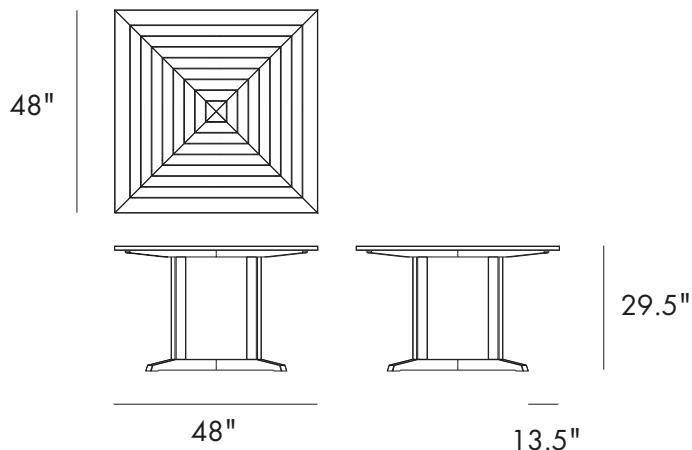

MATERIAL

Premium Grade teak from renewable Plantations.

888.592.8325 | www.westminsterteak.com
FLORIDA | CALIFORNIA | SHOWROOM 2915 Red Hill Ave B107, Costa Mesa, CA 92626