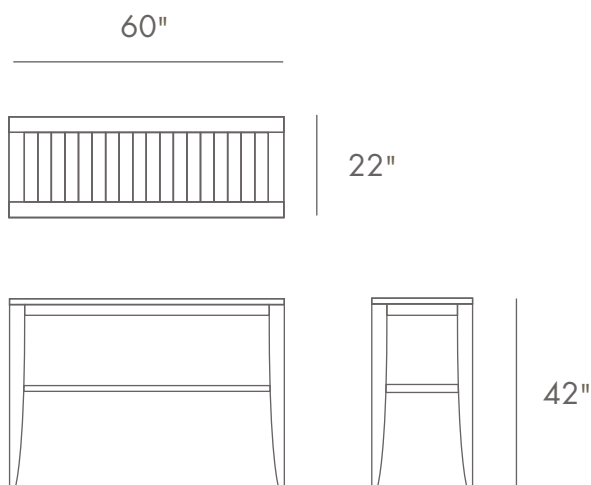

LAGUNA 5 FT BAR TABLE

PRODUCT ID 15821

MEASUREMENT

60" L x 22" W x 41" H

From Floor to Bottom of Table is 41"

Ground to Table Apron - 41"

Between Legs 55"

Floor to bottom of table middle cross brace - 20"

Table Top Thickness - 1"

WEIGHT 63 lbs.

ASSEMBLY

Some Assembly Required.

MATERIAL

Premium Grade teak from renewable plantations.

888.592.8325 | www.westminsterteak.com
FLORIDA | CALIFORNIA | SHOWROOM 2915 Red Hill Ave B107, Costa Mesa, CA 92626