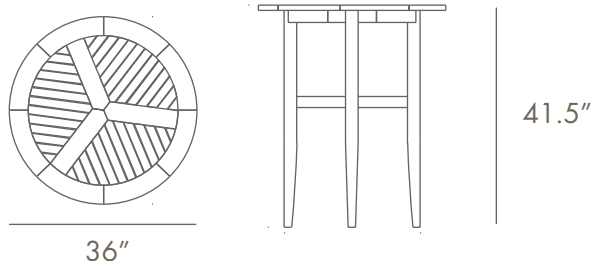

MATERIAL

Premium Grade teak from renewable plantations.

888.592.8325 | www.westminsterteak.com
FLORIDA | CALIFORNIA | SHOWROOM 2915 Red Hill Ave B107, Costa Mesa, CA 92626