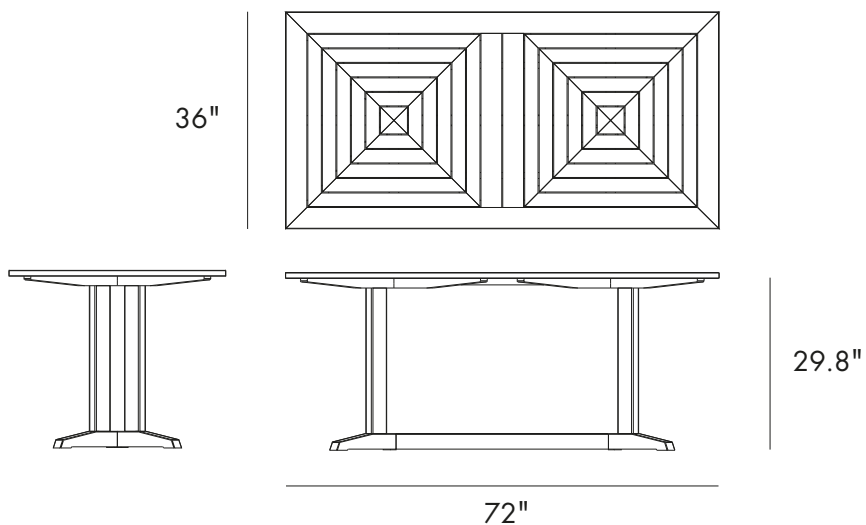

6 FT PYRAMID TEAK TABLE

PRODUCT ID 15816

MEASUREMENT

72" L x 36" W x 29.8" H

Ground to Table Apron - 27.2"

Table Top Thickness - 1"

WEIGHT 100 lbs.

ASSEMBLY