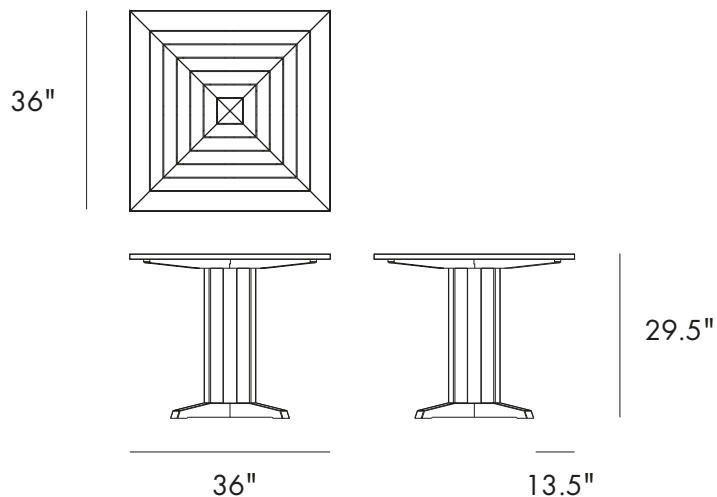

MATERIAL

Premium Grade teak from renewable Plantations.

888.592.8325 | www.westminsterteak.com

FLORIDA | CALIFORNIA | SHOWROOM 2915 Red Hill Ave B107, Costa Mesa, CA 92626