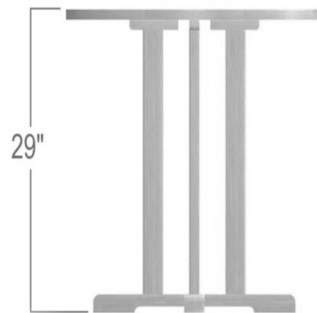

TEAK BISTRO TABLE 30 IN DIA

PRODUCT ID 15771

MEASUREMENT

30" Dia x 29.4" H

Ground to Table Apron - 27.4"

Table Top Thickness - 1.5"

WEIGHT 28 lbs

ASSEMBLY