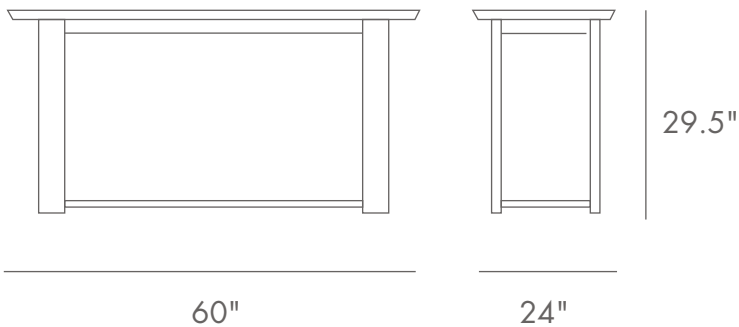

MATERIAL

Premium Grade teak from renewable plantations.

888.592.8325 | www.westminsterteak.com

FLORIDA | CALIFORNIA | SHOWROOM 2915 Red Hill Ave B107, Costa Mesa, CA 92626