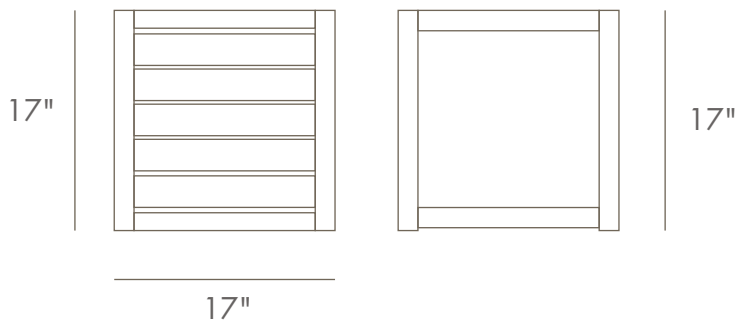

HORIZON SIDE TABLE

PRODUCT ID 14810

MEASUREMENT

17" L x 17" W x 17" H

Table Top Thickness - 1.5"

WEIGHT 16 lbs.

ASSEMBLY

No Assembly Required.