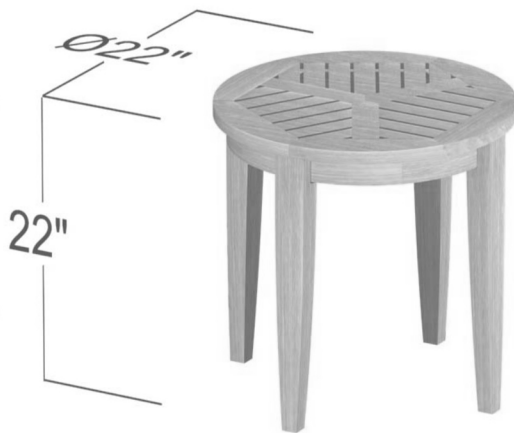

## LAGUNA TEAK SIDE TABLE

**PRODUCT ID** 14140

**MEASUREMENT**

22" diam. x 22" H  
Table Top Thickness - 0.875"

**WEIGHT** 20 lbs

**ASSEMBLY**

Some Assembly Required.

**MATERIAL**