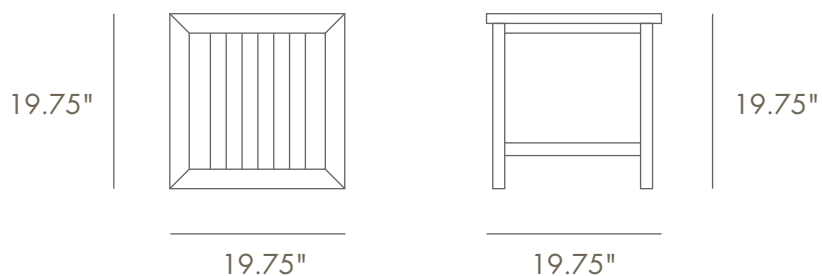

MATERIAL

Premium Grade teak from renewable plantations.

888.592.8325 | www.westminsterteak.com

FLORIDA | CALIFORNIA | SHOWROOM 2915 Red Hill Ave B107, Costa Mesa, CA 92626