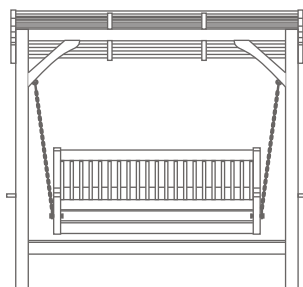

VERANDA SWING BENCH SET

PRODUCT ID 13955

MEASUREMENT

87" L x 55" W x 81" H

Seat Width: 55.25 inches

WEIGHT 230 lbs.

87"

81"

55"

ASSEMBLY

Some Assembly Required.

MATERIAL

100% Grade A Plantation Teak.

888.592.8325 | www.westminsterteak.com
FLORIDA | CALIFORNIA | SHOWROOM 2915 Red Hill Ave B107, Costa Mesa, CA 92626

Westminster Teak reserves the right to make modifications without notice, at anytime, that it might deem appropriate to its products, whether they may be of aesthetic or technical in nature. Copyright 2009 - 2026. Westminster Teak, Inc.