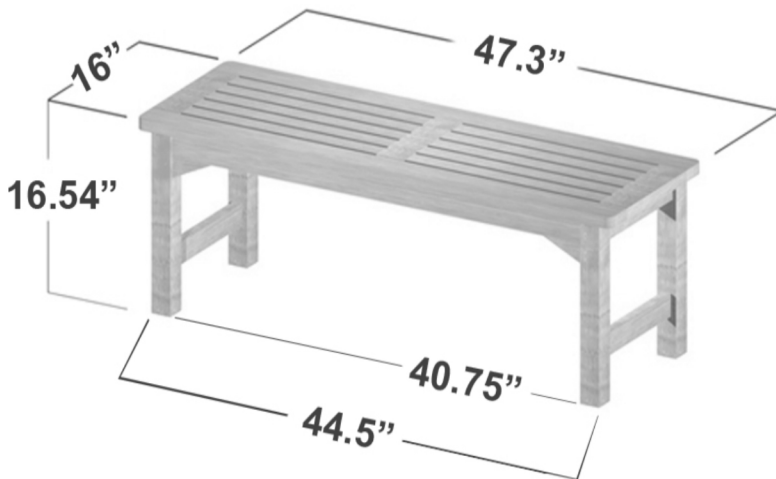

## 4 FT VERANDA TEAK BACKLESS BENCH

**PRODUCT ID** 13940

### MEASUREMENT

47.25" L x 15.75" W x 16.5" H

16.5" Seat Height

Seat Thickness 1"

Leg Thickness - 2"

Maximum Recommended Weight: 500 lbs.

### WEIGHT