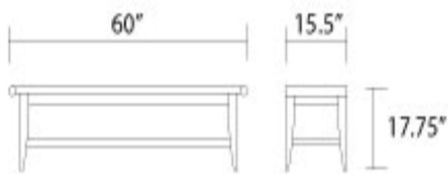

MATERIAL

Premium Grade teak from renewable Plantations.

888.592.8325 | www.westminsterteak.com
FLORIDA | CALIFORNIA | SHOWROOM 2915 Red Hill Ave B107, Costa Mesa, CA 92626