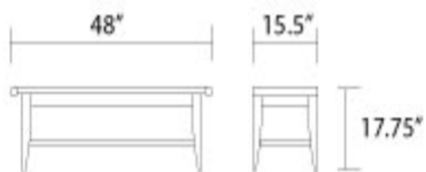

4 FT LAGUNA TEAK BACKLESS BENCH

PRODUCT ID 13915

MEASUREMENT

48" L x 15.5" W x 17.75" H

Seat Thickness 1"

Leg to Leg - 42.5" L

Between Legs - 40.5"L x 12.5"W

Seat Height - 17.5"

Maximum Recommended Weight: 500 lbs.

WEIGHT 27 lbs

ASSEMBLY

Some Assembly Required.

MATERIAL

Premium Grade teak from renewable Plantations.

888.592.8325 | www.westminsterteak.com
FLORIDA | CALIFORNIA | SHOWROOM 2915 Red Hill Ave B107, Costa Mesa, CA 92626