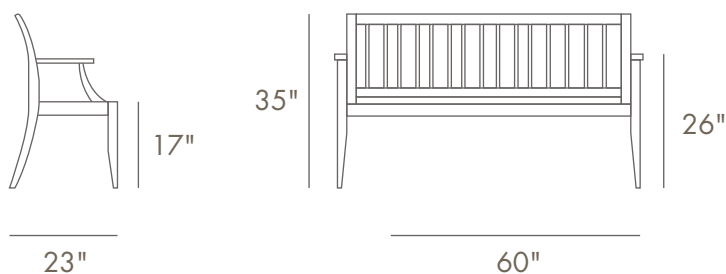

MATERIAL

Premium Grade teak from renewable plantations.

888.592.8325 | www.westminsterteak.com

FLORIDA | CALIFORNIA | SHOWROOM 2915 Red Hill Ave B107, Costa Mesa, CA 92626