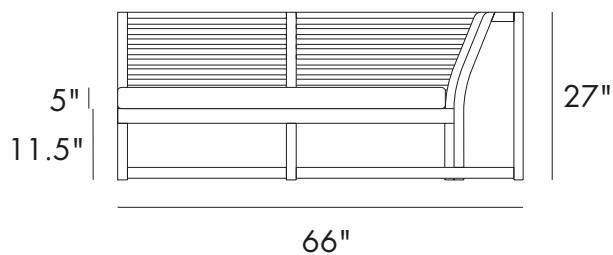

MAYA RIGHT SIDE SECTIONAL

PRODUCT ID 13800DP

MEASUREMENT

66" W x 38.75" D x 27" H

55" SW x 27.5" SD x 11.5" SH

(shown with 4" cushion)

WEIGHT 69 lbs.

ASSEMBLY