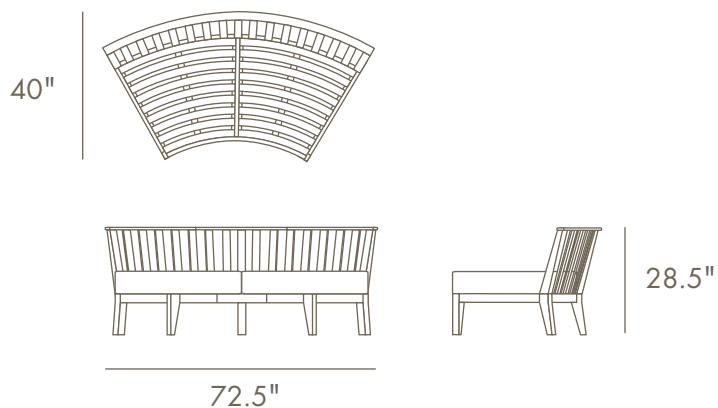

MATERIAL

Premium Grade teak from renewable Plantations.

888.592.8325 | www.westminsterteak.com

FLORIDA | CALIFORNIA | SHOWROOM 2915 Red Hill Ave B107, Costa Mesa, CA 92626