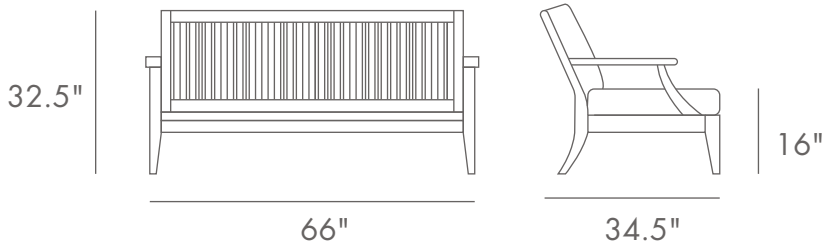

LAGUNA SOFA

PRODUCT ID 13152DP

MEASUREMENT

66" W x 34.5" D x 32.5" H

60" SW x 25.5" SD x 12" SH x 22.75" AH

Shown with 4" cushion.

WEIGHT 69 lbs.

(Weight includes cushion)

ASSEMBLY

Some assembly required.

MATERIAL

Premium Grade teak from renewable plantations.

Foam core cushion with dacron wrap.

Sunbrella® fabric cover.

888.592.8325 | www.westminsterteak.com
FLORIDA | CALIFORNIA | SHOWROOM 2915 Red Hill Ave B107, Costa Mesa, CA 92626