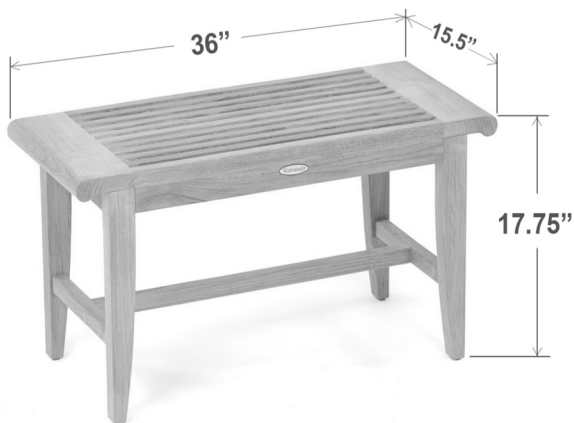

3FT LAGUNA TEAK BENCH

PRODUCT ID 13068

MEASUREMENT

36" L x 15.5" W x 17.75" H

Seat Thickness 1"

Optional Cushion - Requires 2 Yard of Fabric for COM

Maximum Recommended Weight: 300 lbs.

WEIGHT 22 lbs

ASSEMBLY

Some Assembly Required.

MATERIAL

Premium Grade teak from renewable Plantations.