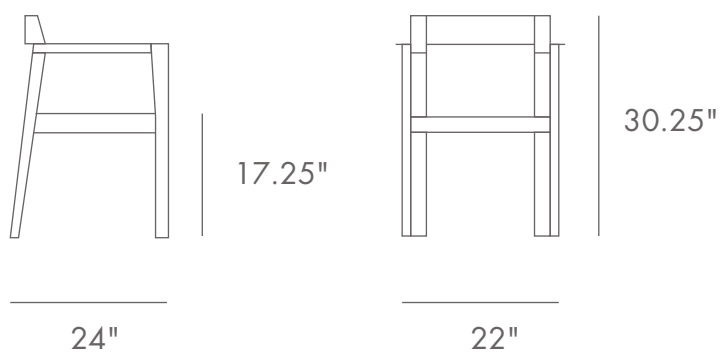

HORIZON TEAK DINING ARMCHAIR

PRODUCT ID 12901

MEASUREMENT

24" L x 22" W x 30.25" H

15.875" SW x 20.375" SD x 17.25" SH

Arm Height-27.7"

Arm Width-2.25"

WEIGHT 22 lbs.