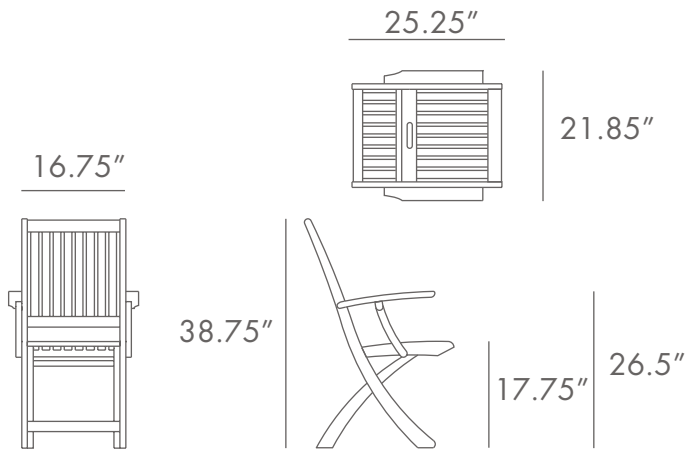

BARBUDA FOLDING ARMCHAIR

PRODUCT ID 12602S

MEASUREMENT

16.75" W x 25.5" D x 38.75" H

16.75" SW x 16.5" SD x 17.75" SH

26.5" Arm Height

Stands 44.29" High When Folded

WEIGHT 26 lbs.