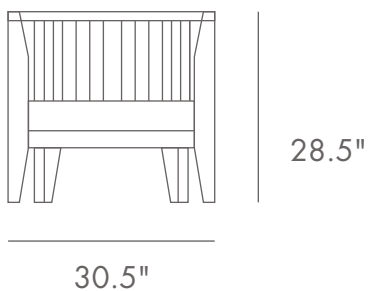

KAFELONIA CLUB CHAIR

PRODUCT ID 12170DP

MEASUREMENT

30.5" W x 28" D x 28.5" H

25" SW x 24.75" SD x 11" SH

(Shown with 5.5" cushion)

WEIGHT 48 lbs
(33 lbs without cushion).

ASSEMBLY