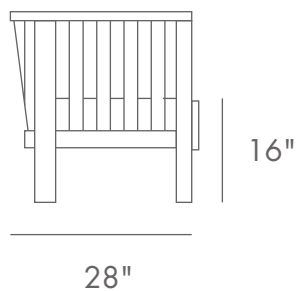

KAFELONIA CLUB CHAIR

PRODUCT ID 12170DP

MEASUREMENT

30.5" W x 28" D x 28.5" H

25" SW x 24.75" SD x 11" SH

(Shown with 5.5" cushion)

WEIGHT 48 lbs
(33 lbs without cushion).

ASSEMBLY