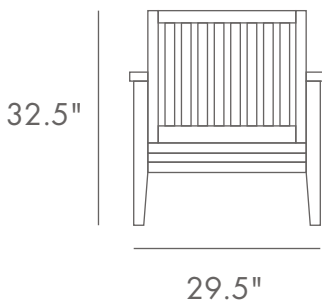

Laguna Teak Lounge Chair

PRODUCT ID 12152DP

MEASUREMENT

34.5" L x 29.25" W x 32.5" H

WEIGHT 49 lbs.

ASSEMBLY

Very little assembly required.

MATERIAL