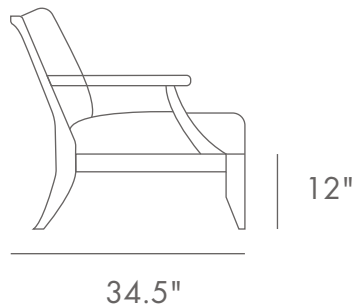

Laguna Teak Lounge Chair

PRODUCT ID 12152DP

MEASUREMENT

34.5" L x 29.25" W x 32.5" H

WEIGHT 49 lbs.

ASSEMBLY

Very little assembly required.

MATERIAL