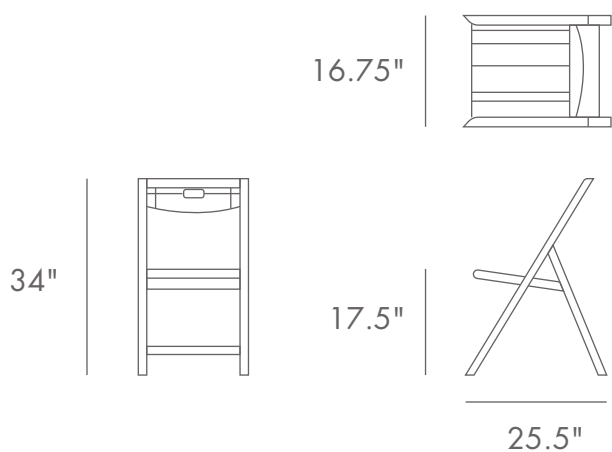

SURF CHAIR

PRODUCT ID 11916

MEASUREMENT

25.5" L x 16.75" W x 34" H

16.75" SW x 16.5" SD x 17.75" SH

WEIGHT 20 lbs.

ASSEMBLY

No Assembly Required