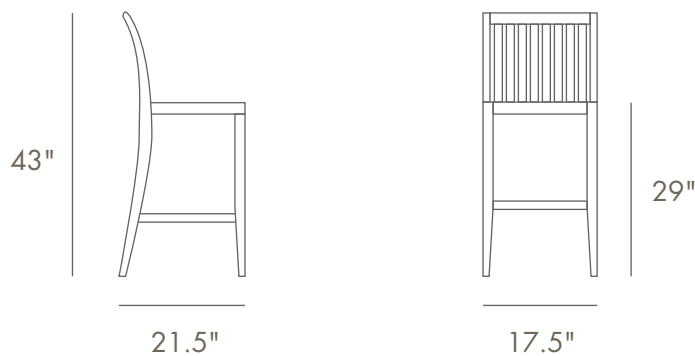

LAGUNA SIDE BARSTOOL

PRODUCT ID 11910

MEASUREMENT

21.5" L x 17.5" W x 43" H

17.5" Seat width

16.25" Seat depth

29.13" Seat Height

WEIGHT 22 lbs.

ASSEMBLY

Some Assembly Required.

MATERIAL

Premium Grade teak from renewable plantations.

21.5"

17.5"

888.592.8325 | www.westminsterteak.com

FLORIDA | CALIFORNIA | SHOWROOM 2915 Red Hill Ave B107, Costa Mesa, CA 92626