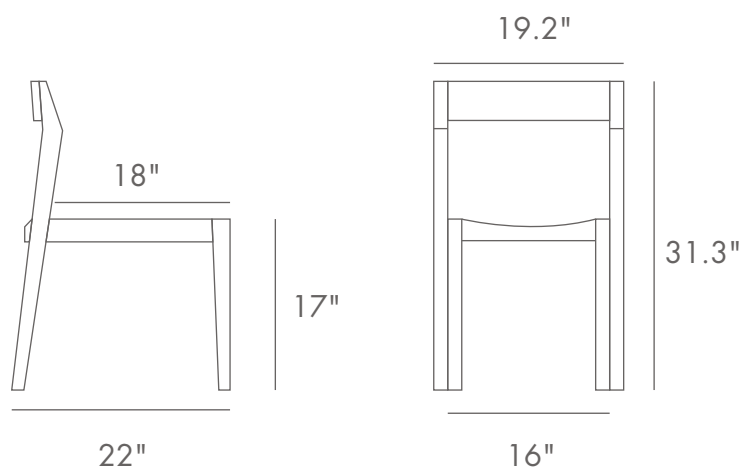

## HORIZON TEAK SIDE CHAIR

**PRODUCT ID** 11901

**MEASUREMENT**

22" L x 19.2" W x 31.3" H

16" SW x 18" SD x 17" SH

**WEIGHT** 22 lbs.

**ASSEMBLY**

No assembly required.