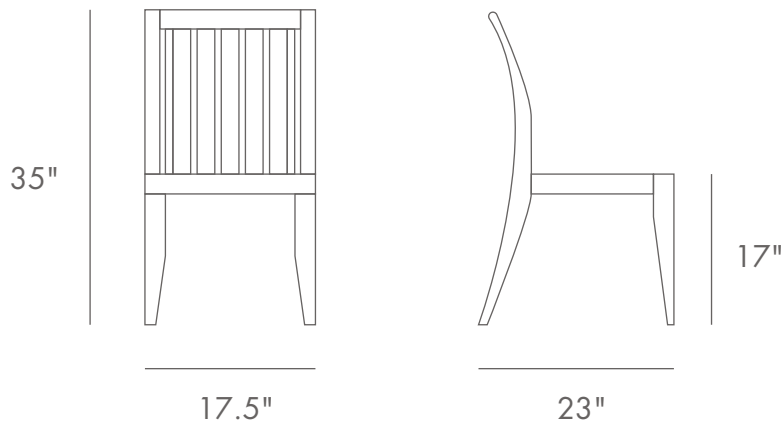

LAGUNA TEAK SIDE CHAIR

PRODUCT ID 11810

MEASUREMENT

23" L x 17.5" W x 35" H

WEIGHT 22 lbs.

ASSEMBLY

Little assembly required.

MATERIAL