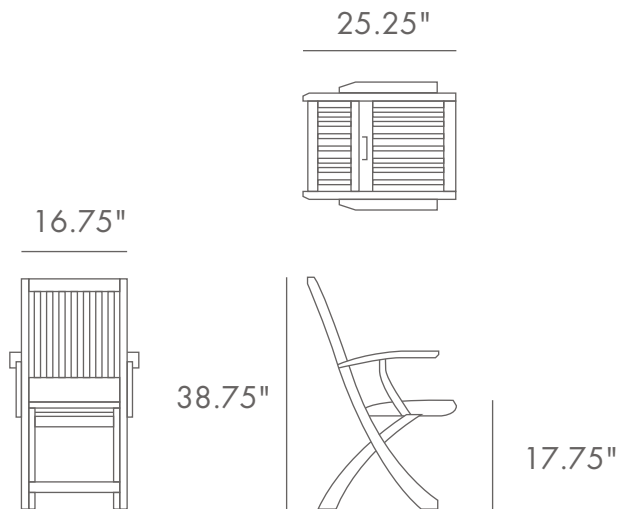

## BARBUDA FOLDING CHAIR

**PRODUCT ID** 11602S

### MEASUREMENT

16.75" W x 25.5" D x 38.75" H

16.75" SW x 16.5" SD x 17.75" SH

Stands 44.29" High When Folded

**WEIGHT** 20 lbs.